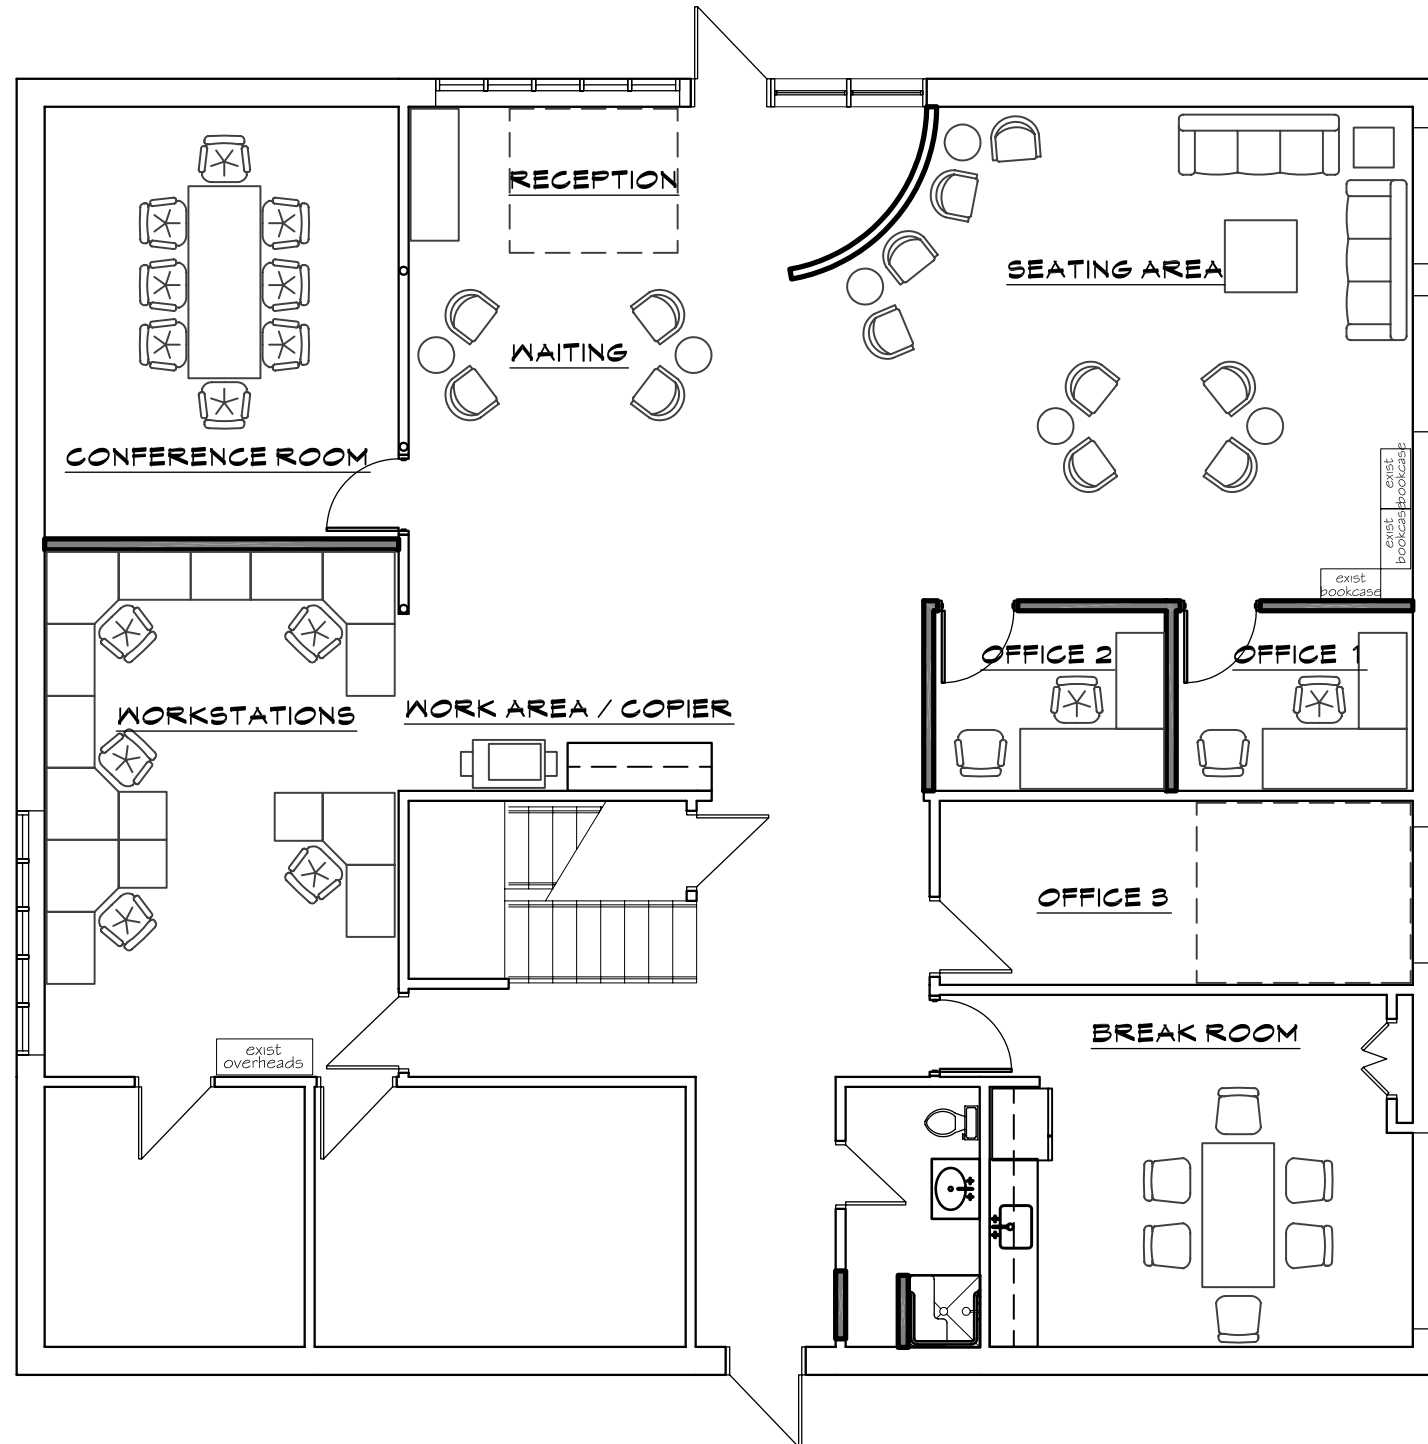

kgi

KAYCE GUTSFELD  
INTERIORS  
48 Standard St.  
Newington, CT

INTERIOR FIT-OUT FOR:

**GROUP 88**

88 HOPMEADOW ROAD  
SIMSBURY, CT

Sheet Description:

FLOOR PLAN

Issue Dates:

DECEMBER 6, 2007  
DECEMBER 18, 2007

Scale: 1/8" = 1'-0"

Project #:

Drawn By:

KJG

Sheet #:

**A-1**